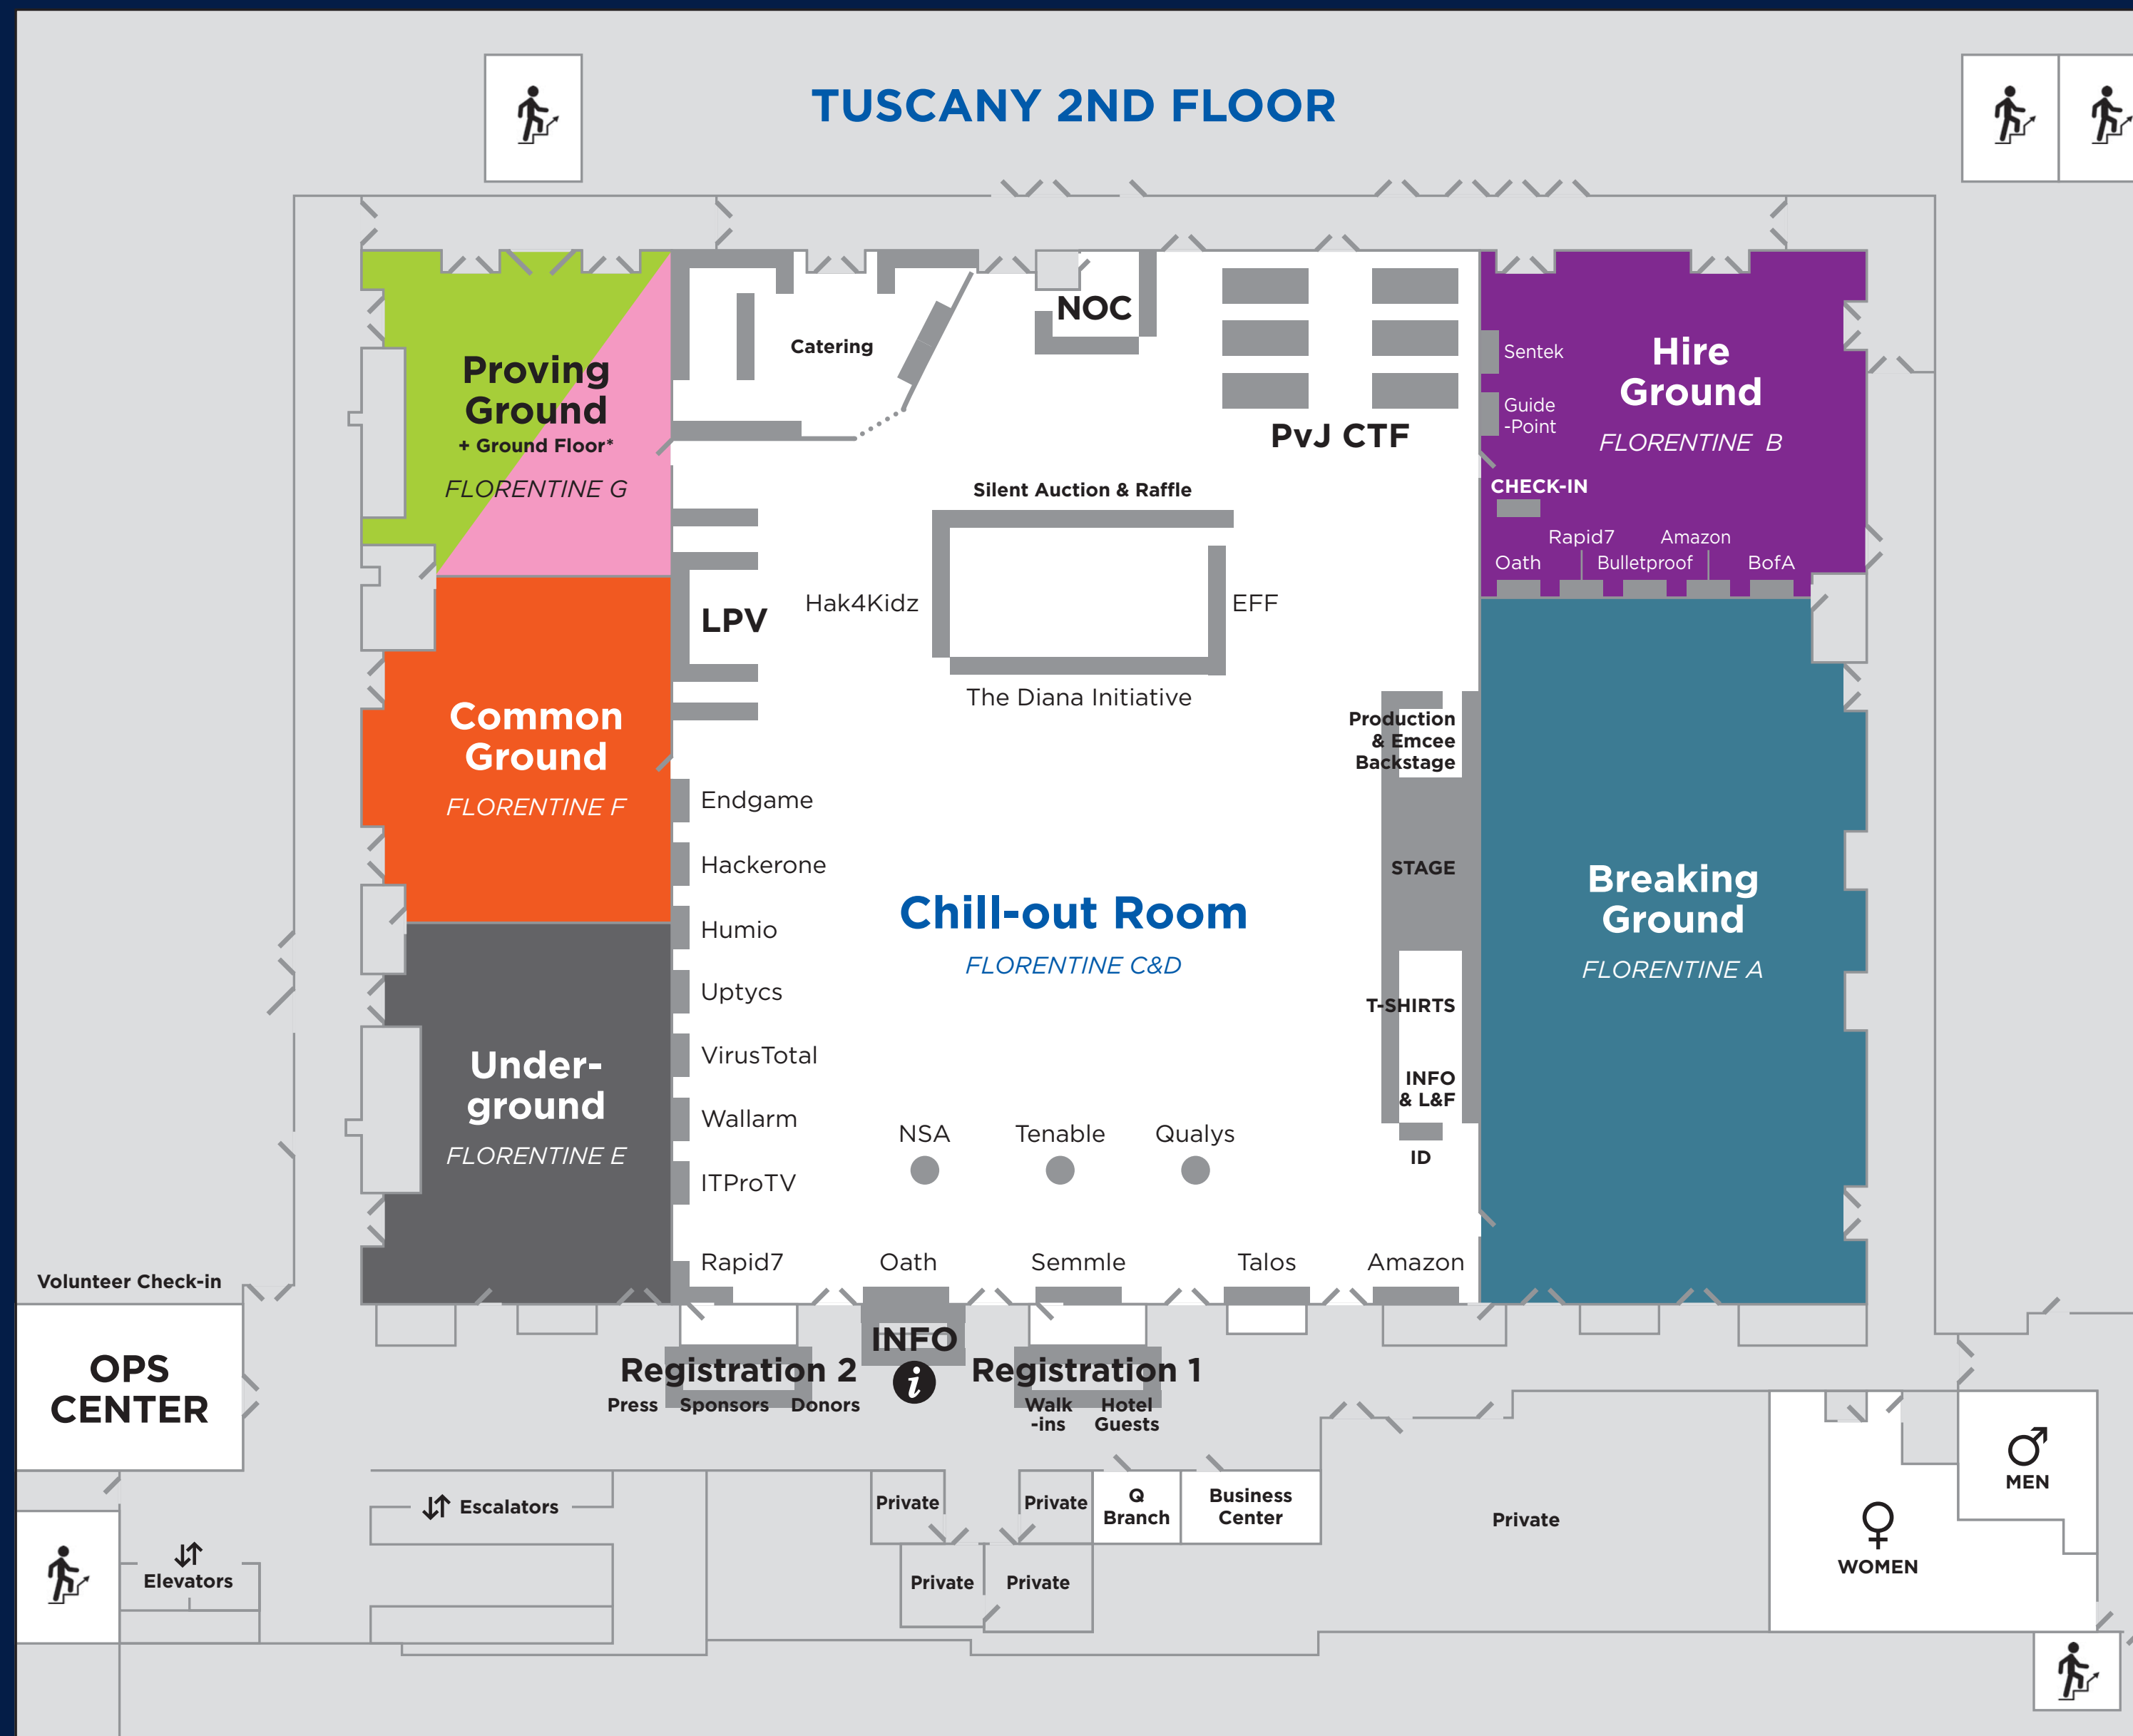

2018 BSIDES LAS VEGAS MAP OF VENUES

Special Thanks to The Hewlett Foundation for sponsoring Public Ground at the Platinum.

TUSCANY SUITES & CASINO

Ground Floor

COPA ROOM
TUSCANY CASINO FLOOR

***NOTE:** Certain sessions of Ground Floor are held in the Proving Ground room. Please check your schedule.

The #BSidesBus is back. Our friendly, complimentary shuttle will be available at LAS airport terminals 1 & 3, Tuscany, Flamingo, and Mandalay Bay through DC26. Schedule is on page 7 of the BSidesLV 2018 program and at bsideslv.org/shuttle-schedule-and-maps

The Shuttle stop is at the Tuscany Hotel entrance (NOT the Casino). Wait on the far side of the bell stand, under the carport.